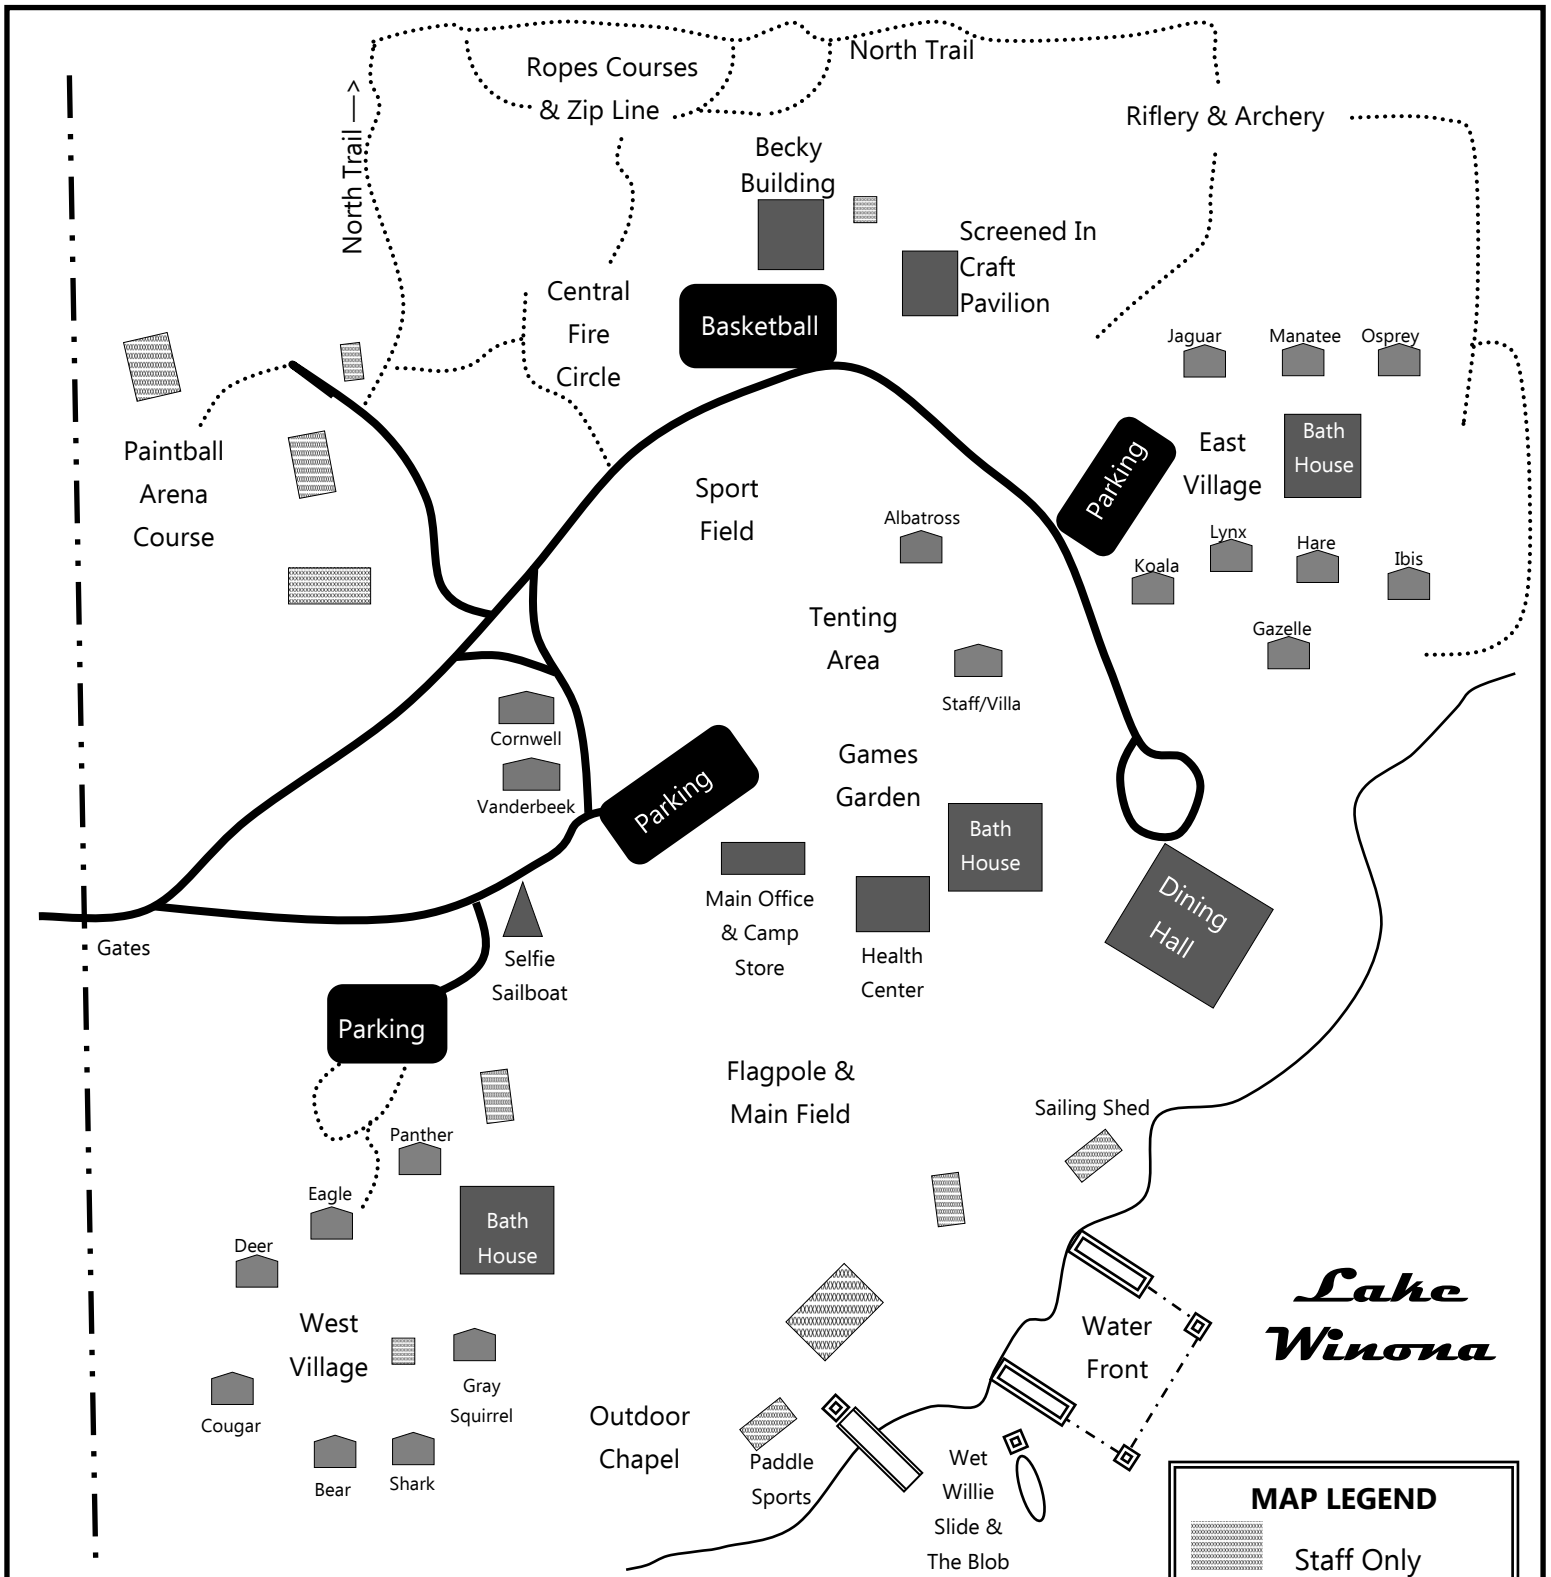

YMCA CAMP WINONA

898 Camp Winona Road, DeLeon Springs, FL 32130 (386) 985-4544

Lake Winona

Can you find these items around Camp?

<input type="checkbox"/> 2 different green plants	<input type="checkbox"/> A stick shorter than you	<input type="checkbox"/> A stick that is taller than you	<input type="checkbox"/> 3 kinds of rocks or shells
<input type="checkbox"/> 3 different leaves	<input type="checkbox"/> 4 core value colors (red, blue, yellow, green)	<input type="checkbox"/> Banana spider	<input type="checkbox"/> The biggest acorn
<input type="checkbox"/> Lizard	<input type="checkbox"/> Feather	<input type="checkbox"/> Animal fur	<input type="checkbox"/> Flower
<input type="checkbox"/> Charred wood	<input type="checkbox"/> Pinecone	<input type="checkbox"/> Animal tracks	<input type="checkbox"/> Animal bones

MAP LEGEND

- Staff Only
- Trail
- Road
- Swimming Area
- Shore Line

MAP NOT TO SCALE